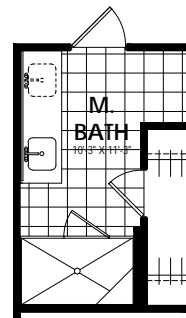

Elevation A 1148 Sq.Ft.

Elevation B 1148 Sq.Ft.

Call us today at 512-236-5380 or visit us online at [www.ideahomes.com](http://www.ideahomes.com)

First Floor

Opt. Master Shower 1

Opt. Master Shower 2

Call us today at 512-236-5380 or visit us online at [www.idealhomes.com](http://www.idealhomes.com)