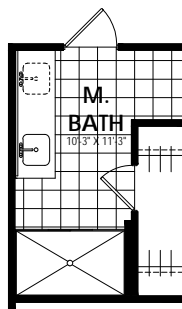

Elevation A 1148 Sq.Ft.

Elevation B 1148 Sq.Ft.

Call us today at 512-236-5380 or visit us online at [www.ideahomes.com](http://www.ideahomes.com)

First Floor

Opt. Master Shower 1

Opt. Master Shower 2

Call us today at 512-236-5380 or visit us online at [www.idealhomes.com](http://www.idealhomes.com)