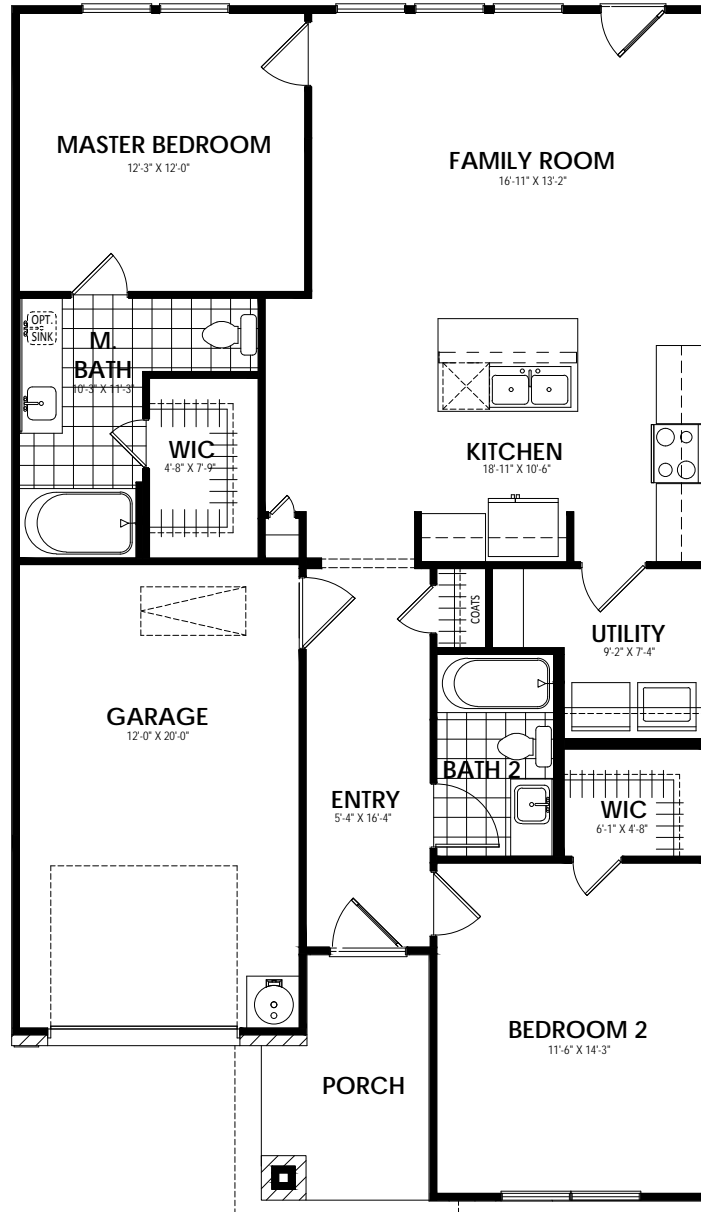

Elevation A 1148 Sq.Ft.

Elevation B 1148 Sq.Ft.

Call us today at 512-236-5380 or visit us online at [www.ideahomes.com](http://www.ideahomes.com)

First Floor

Opt. Master Shower 1

Opt. Master Shower 2

Call us today at 512-236-5380 or visit us online at [www.idealhomes.com](http://www.idealhomes.com)