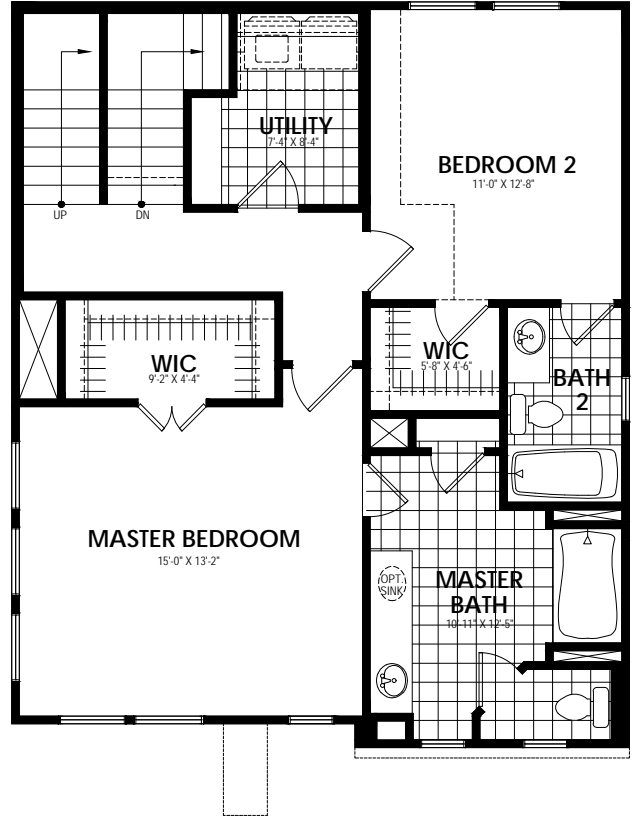

Elevation A 1706 Sq.Ft.

Elevation B 1706 Sq.Ft.

Call us today at 512-236-5380 or visit us online at [www.ideahomes.com](http://www.ideahomes.com)

Opt. Master Shower 1

Opt. Master Shower 2

Call us today at 512-236-5380 or visit us online at [www.idealhomes.com](http://www.idealhomes.com)