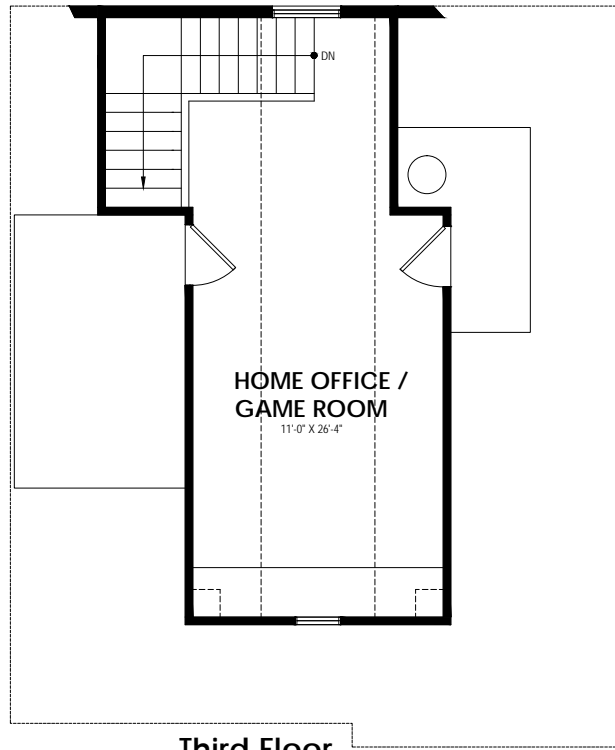

Elevation A 1706 Sq.Ft.

Elevation B 1706 Sq.Ft.

Call us today at 512-236-5380 or visit us online at [www.ideahomes.com](http://www.ideahomes.com)

Opt. Master Shower 1

Opt. Master Shower 2

Call us today at 512-236-5380 or visit us online at [www.idealhomes.com](http://www.idealhomes.com)