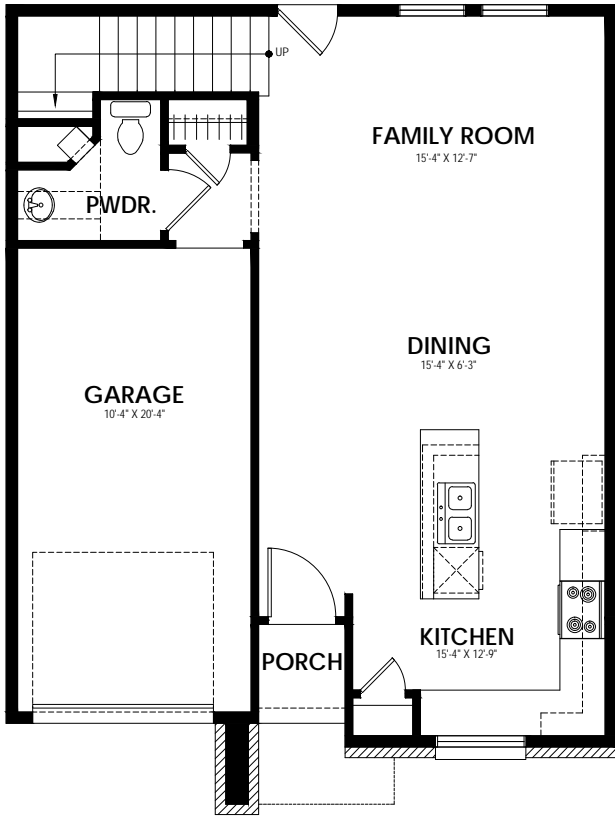

Elevation A 1706 Sq.Ft.

Elevation B 1706 Sq.Ft.

Call us today at 512-236-5380 or visit us online at [www.ideahomes.com](http://www.ideahomes.com)

Opt. Master Shower 1

Opt. Master Shower 2

Call us today at 512-236-5380 or visit us online at [www.idealhomes.com](http://www.idealhomes.com)