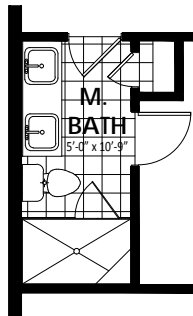

Elevation A 1322 Sq.Ft.

Elevation B 1322 Sq.Ft.

Call us today at 512-236-5380 or visit us online at www.idealhomes.com

First Floor

Opt. Master Shower 1

Opt. Master Shower 2

Opt. Study

Call us today at 512-236-5380 or visit us online at www.idealhomes.com