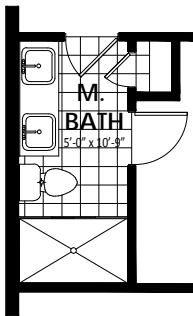

Elevation A 1322 Sq.Ft.

Elevation B 1322 Sq.Ft.

Call us today at 512-236-5380 or visit us online at www.idealhomes.com

First Floor

Opt. Master Shower 1

Opt. Master Shower 2

Opt. Study

Call us today at 512-236-5380 or visit us online at www.idealhomes.com