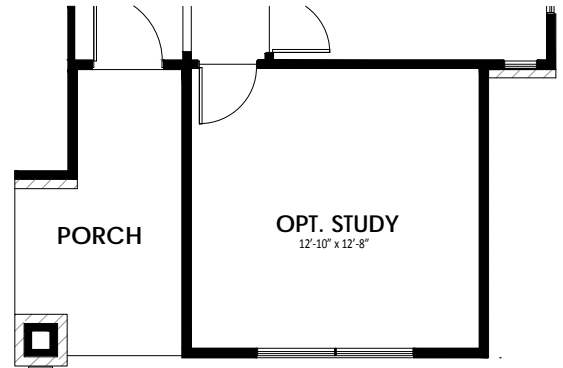

Elevation A 1322 Sq.Ft.

Elevation B 1322 Sq.Ft.

Call us today at 512-236-5380 or visit us online at www.idealhomes.com

First Floor

Opt. Master Shower 1

Opt. Master Shower 2

Opt. Study

Call us today at 512-236-5380 or visit us online at www.idealhomes.com