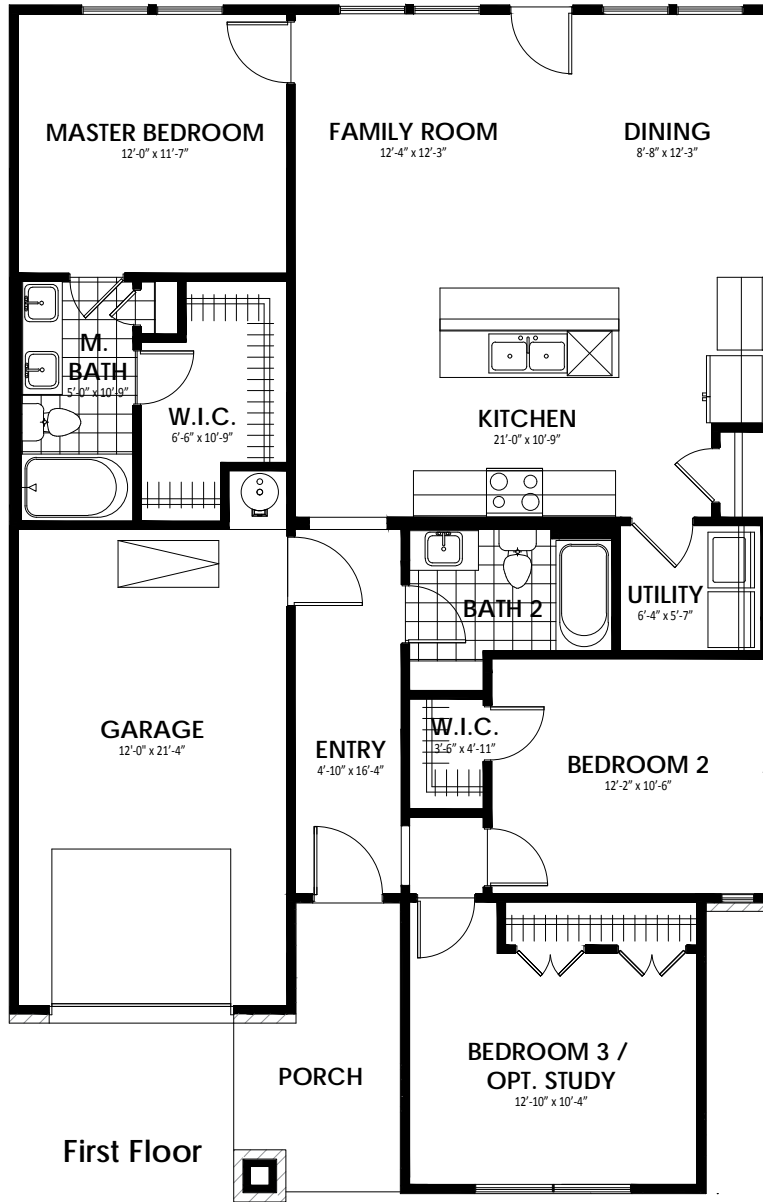

Elevation A 1322 Sq.Ft.

Elevation B 1322 Sq.Ft.

Call us today at 512-236-5380 or visit us online at www.idealhomes.com

First Floor

Opt. Master Shower 1

Opt. Master Shower 2

Opt. Study

Call us today at 512-236-5380 or visit us online at www.idealhomes.com