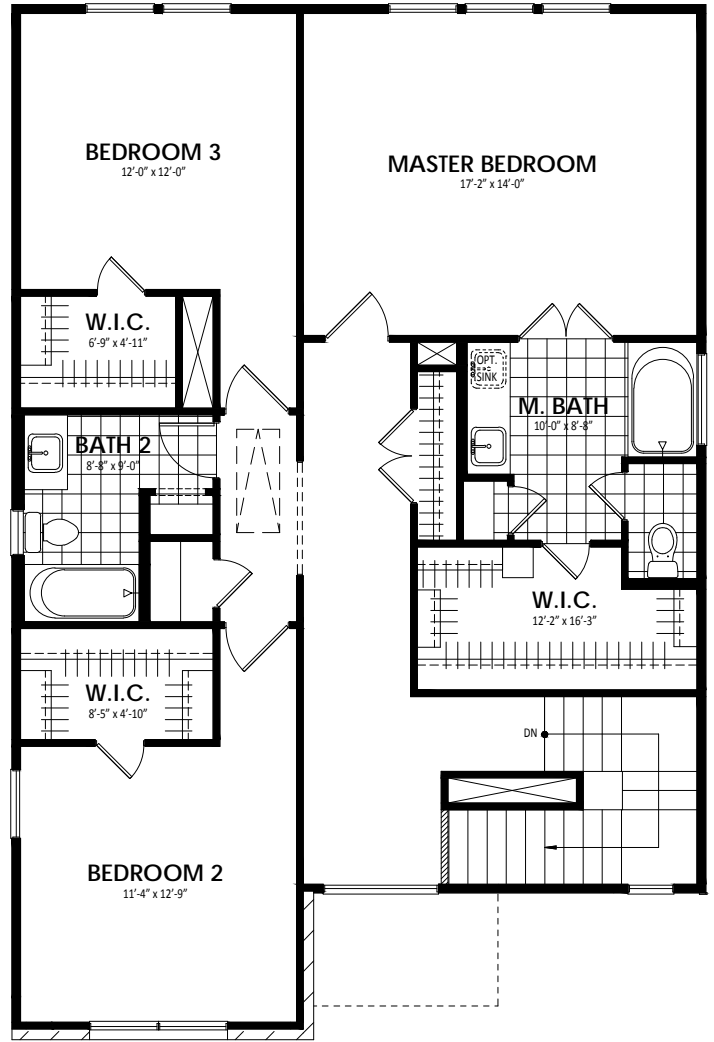

Elevation A 2153 Sq.Ft.

Elevation B 2153 Sq.Ft.

Call us today at 512-236-5380 or visit us online at www.ideahomes.com

First Floor

Second Floor

Opt. Master Shower 1

Opt. Master Shower 2

Call us today at 512-236-5380 or visit us online at www.idealhomes.com