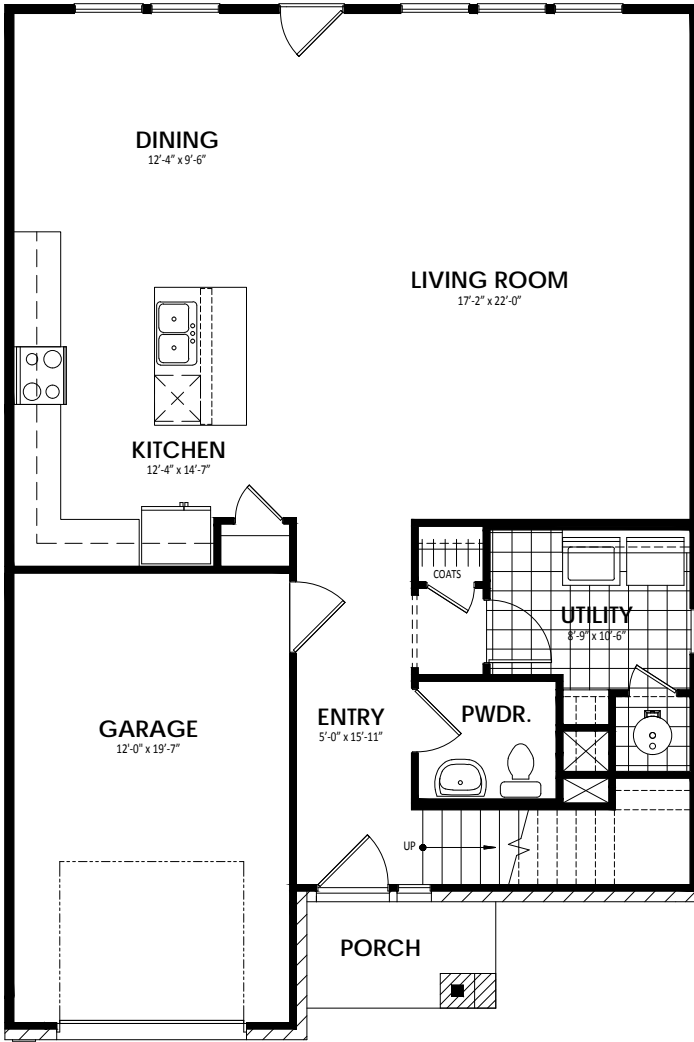

Elevation A 2153 Sq.Ft.

Elevation B 2153 Sq.Ft.

Call us today at 512-236-5380 or visit us online at www.ideahomes.com

First Floor

Second Floor

Opt. Master Shower 1

Opt. Master Shower 2

Call us today at 512-236-5380 or visit us online at www.idealhomes.com