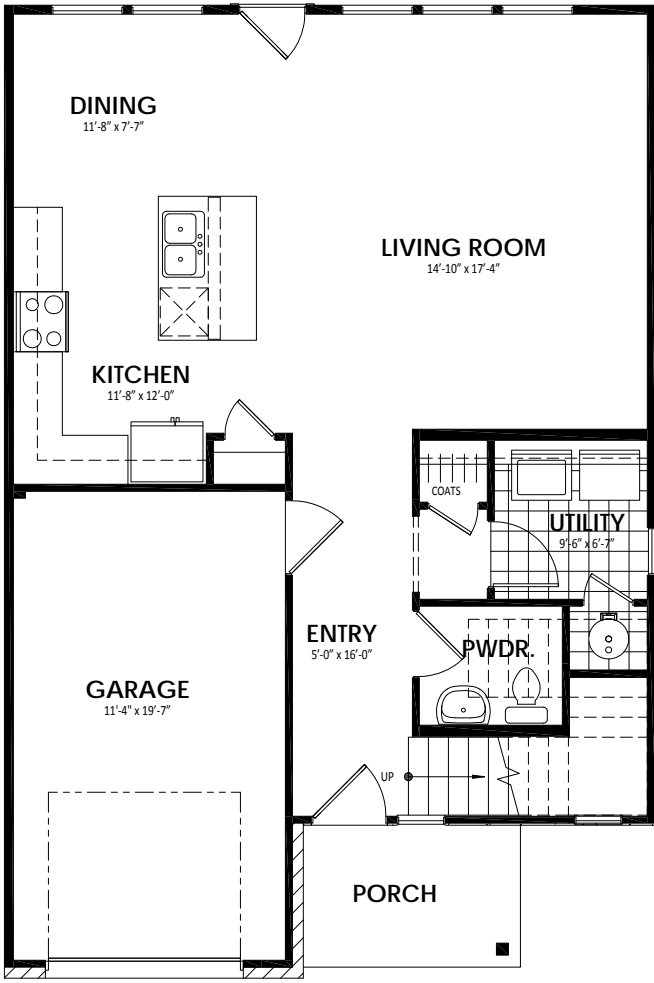

Elevation A 1753 Sq.Ft.

Elevation B 1753 Sq.Ft.

Call us today at 512-236-5380 or visit us online at www.idealhomes.com

First Floor

Second Floor

Opt. Master Shower 1

Opt. Master Shower 2

Call us today at 512-236-5380 or visit us online at www.idealhomes.com