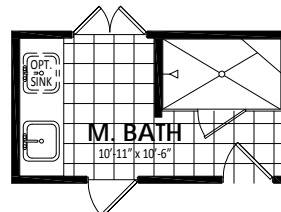

Elevation A 1753 Sq.Ft.

Elevation B 1753 Sq.Ft.

Call us today at 512-236-5380 or visit us online at www.idealhomes.com

First Floor

Second Floor

Opt. Master Shower 1

Opt. Master Shower 2

Call us today at 512-236-5380 or visit us online at www.idealhomes.com