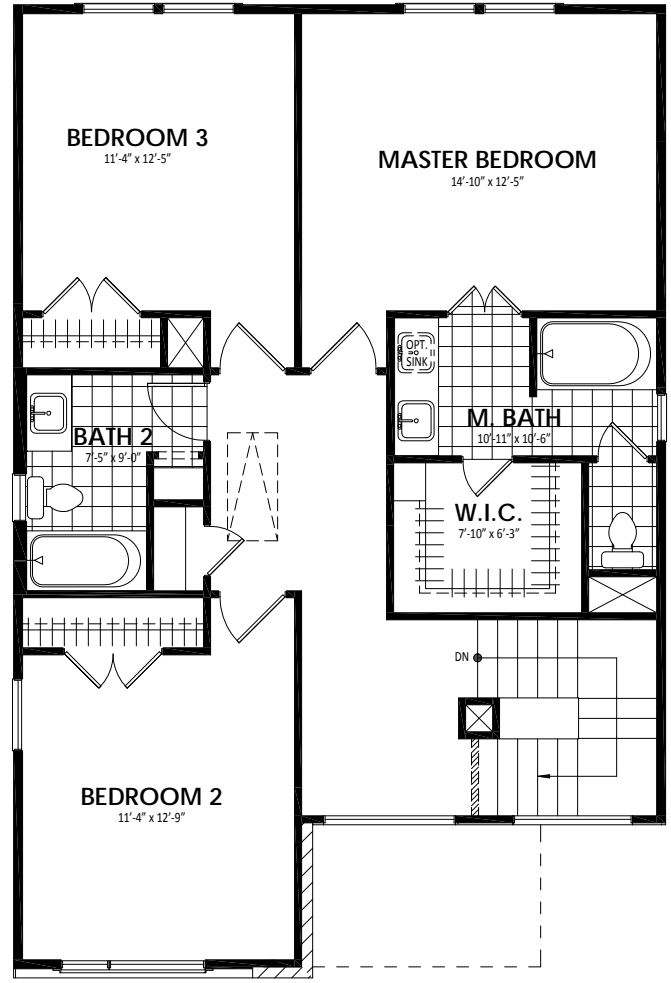

Elevation A 1753 Sq.Ft.

Elevation B 1753 Sq.Ft.

Call us today at 512-236-5380 or visit us online at www.idealhomes.com

First Floor

Second Floor

Opt. Master Shower 1

Opt. Master Shower 2

Call us today at 512-236-5380 or visit us online at www.idealhomes.com