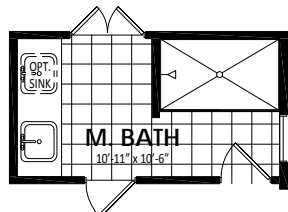

Elevation A 1753 Sq.Ft.

Elevation B 1753 Sq.Ft.

Call us today at 512-236-5380 or visit us online at www.idealhomes.com

First Floor

Second Floor

Opt. Master Shower 1

Opt. Master Shower 2

Call us today at 512-236-5380 or visit us online at www.idealhomes.com